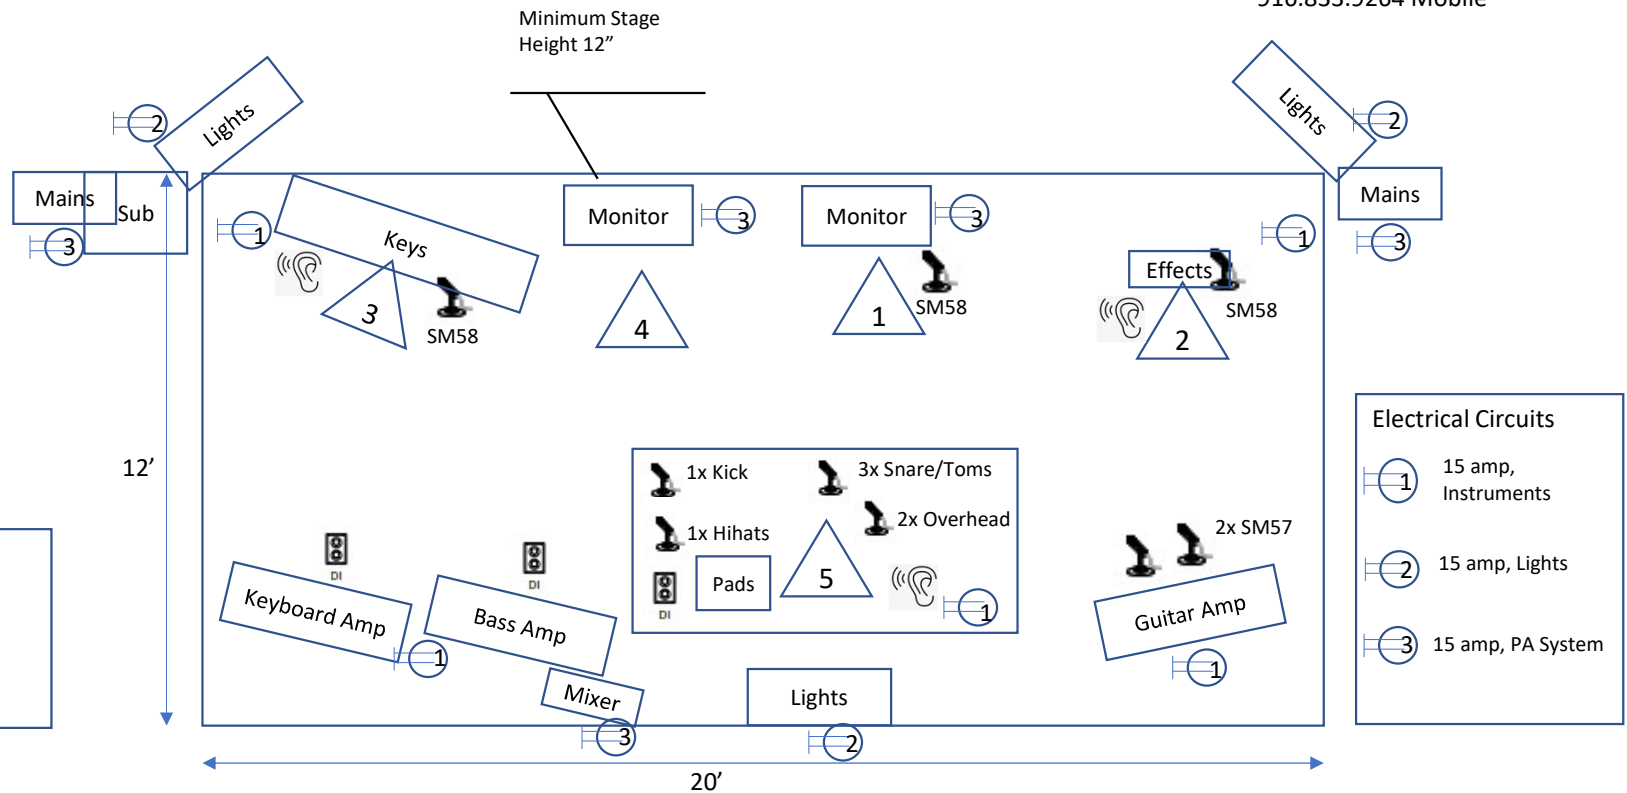

Key:

- Band Member
- 110v Outlet # = circuit ID
- Microphone
- In-Ear Monitor
- Direct box to mixer – XLR and ¼"

Percussion Mics

1. Kick: (1)
2. Snare/Toms: (3)
3. Overhead: (2)
4. Hihats: (1)

Electrical Circuits

- 15 amp, Instruments
- 15 amp, Lights
- 15 amp, PA System